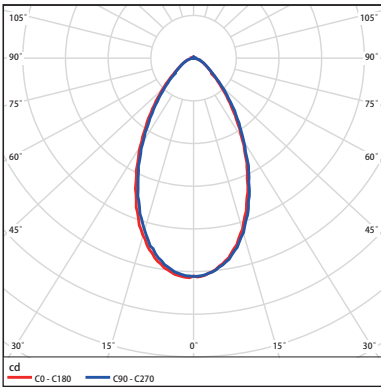

LED Highbay Performer IV

Features

- High efficiency up to 160 lm/W
- IP66 dust and water protection
- 3 beam angle: 60°, 100°, 60°+100°

Benefits

- Advanced ultra slim design
- Up to 40% weight reduction compared to Highbay Performer III
- 70000h long life time

Dimensional Drawing

Type	Φ(mm)	H(mm)
LED HB-P4 80W	341	74
LED HB-P4 110W	341	74
LED HB-P4 155W	408	149
LED HB-P4 215W	408	149

Photometric Data

OPPLE SHANGHAI OFFICE

Building V3, The Mixc, 1799 Wuzhong Road,
Minhang District, Shanghai, China