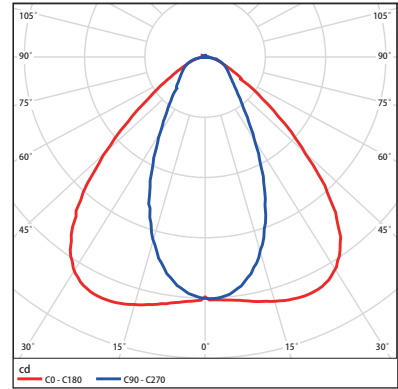

Dimensional Drawing

Type	Φ(mm)	H(mm)
LED HB-P4 80W	341	74
LED HB-P4 110W	341	74
LED HB-P4 155W	408	149
LED HB-P4 215W	408	149

Photometric Data

OPPLE SHANGHAI OFFICE

Building V3, The Mixc, 1799 Wuzhong Road,
Minhang District, Shanghai, China