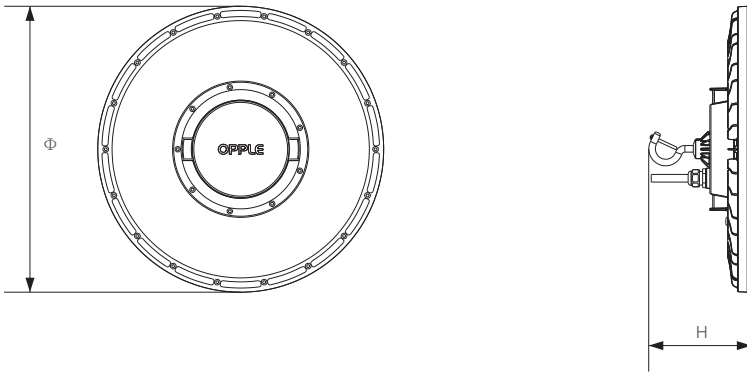

Dimensional Drawing

Type	Φ(mm)	H(mm)
LED HB-P4 80W	341	74
LED HB-P4 110W	341	74
LED HB-P4 155W	408	149
LED HB-P4 215W	408	149