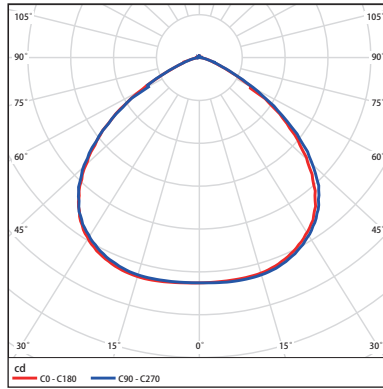

LED Highbay Performer IV

Features

- High efficiency up to 160 lm/W
- IP66 dust and water protection
- 3 beam angle: 60°, 100°, 60°+100°

Benefits

- Advanced ultra slim design
- Up to 40% weight reduction compared to Highbay Performer III
- 70000h long life time

Dimensional Drawing

Type	Φ(mm)	H(mm)
LED HB-P4 80W	341	74
LED HB-P4 110W	341	74
LED HB-P4 155W	408	149
LED HB-P4 215W	408	149

Photometric Data

OPPLE SHANGHAI OFFICE

Building V3, The Mixc, 1799 Wuzhong Road,
Minhang District, Shanghai, China