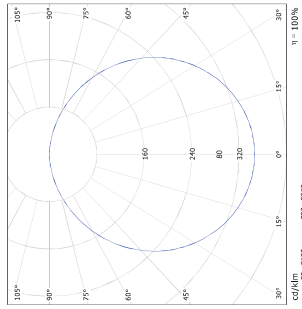

Application

Photometric Data

Specification

Item Code	Item Description	Power (W)	Power Factor	Lumen (lm)	Efficacy (lm/W)	Input Current (mA)	Lifetime (L70B50)	MOQ (pcs)
540002000510	LED Downlight 5m-ESII R100-6W-3000-0-WH-NV	6	0.5	450	75	45	30000	600
540002002510	LED Downlight 5m-ESII R100-6W-4000-0-WH-NV	6	0.5	450	75	45	30000	600
540002007710	LED Downlight 5m-ESII R100-6W-6000-0-WH-NV	6	0.5	450	75	45	30000	600
540002001910	LED Downlight 5m-ESII R150-12W-3000-0-WH-NV	12	0.5	1000	83	90	30000	600
540002001210	LED Downlight 5m-ESII R150-12W-4000-0-WH-NV	12	0.5	1000	83	90	30000	600
540002002310	LED Downlight 5m-ESII R150-12W-6000-0-WH-NV	12	0.5	1000	83	90	30000	600
540002002610	LED Downlight 5m-ESII R200-18W-3000-0-WH-NV	18	0.5	1500	83	135	30000	600
540002003310	LED Downlight 5m-ESII R200-18W-4000-0-WH-NV	18	0.5	1500	83	135	30000	600
540002001810	LED Downlight 5m-ESII R200-18W-6000-0-WH-NV	18	0.5	1500	83	135	30000	600
540002000610	LED Downlight 5m-ESII R200-24W-3000-0-WH-NV	24	0.5	2000	83	180	30000	600
540002000410	LED Downlight 5m-ESII R200-24W-4000-0-WH-NV	24	0.5	2000	83	180	30000	600
540002001510	LED Downlight 5m-ESII R200-24W-6000-0-WH-NV	24	0.5	2000	83	180	30000	600
540002000810	LED Downlight 5m-ESII S100-6W-3000-0-WH-NV	6	0.5	450	75	45	30000	600
540002002010	LED Downlight 5m-ESII S100-6W-4000-0-WH-NV	6	0.5	450	75	45	30000	600
540002001310	LED Downlight 5m-ESII S100-6W-6000-0-WH-NV	6	0.5	450	75	45	30000	600
540002001010	LED Downlight 5m-ESII S150-12W-3000-0-WH-NV	12	0.5	1000	83	90	30000	600
540002001410	LED Downlight 5m-ESII S150-12W-4000-0-WH-NV	12	0.5	1000	83	90	30000	600
540002002310	LED Downlight 5m-ESII S150-12W-6000-0-WH-NV	12	0.5	1000	83	90	30000	600
540002002410	LED Downlight 5m-ESII S200-18W-3000-0-WH-NV	18	0.5	1500	83	135	30000	600
540002001610	LED Downlight 5m-ESII S200-18W-4000-0-WH-NV	18	0.5	1500	83	135	30000	600
540002002210	LED Downlight 5m-ESII S200-18W-6000-0-WH-NV	18	0.5	1500	83	135	30000	600
540002000710	LED Downlight 5m-ESII S200-24W-3000-0-WH-NV	24	0.5	2000	83	180	30000	600
540002001110	LED Downlight 5m-ESII S200-24W-4000-0-WH-NV	24	0.5	2000	83	180	30000	600
540002000910	LED Downlight 5m-ESII S200-24W-6000-0-WH-NV	24	0.5	2000	83	180	30000	600