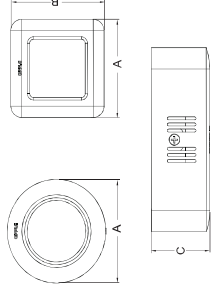

Dimensional Drawing

	A (mm)	B (mm)
LED DL-SF-ESII R100 6W	124	40
LED DL-SF-ESII R150 12W	166	40
LED DL-SF-ESII R200 18W	223	40
LED DL-SF-ESII R200 24W	223	40

	A (mm)	B (mm)	C (mm)
LED DL-SF-ESII S100 6W	124	124	40
LED DL-SF-ESII S150 12W	166	166	40
LED DL-SF-ESII S200 18W	223	223	40
LED DL-SF-ESII S200 24W	223	223	40