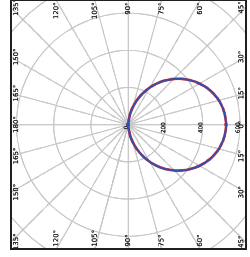

Photometric Data

6W

12W

18W

24W

Packaging Information

Item Code	Item Description	Dimensions (mm) (LxWxH)	Single Box (pcs/box)	Gross Weight (kg)	Dimensions (mm) (LxWxH)	Outer box Gross Weight (kg)	Packing Qty (pcs/CTN)
54000200030	LED Downlight Sm-ESII R100-6W-3000s-WH-NV	129*46*132	0.248	405*250*285	7.44	30	
54000200210	LED Downlight Sm-ESII R100-6W-4000s-WH-NV	129*46*132	0.248	405*250*285	7.44	30	
54000200710	LED Downlight Sm-ESII R100-6W-6000s-WH-NV	129*46*132	0.248	405*250*285	7.44	30	
54000200010	LED Downlight Sm-ESII R150-12W-3000s-WH-NV	171*46*174	0.418	360*250*370	8.36	20	
54000200210	LED Downlight Sm-ESII R150-12W-4000s-WH-NV	171*46*174	0.418	360*250*370	8.36	20	
54000200020	LED Downlight Sm-ESII R150-12W-6000s-WH-NV	171*46*174	0.418	360*250*370	8.36	20	
54000200610	LED Downlight Sm-ESII R200-18W-3000s-WH-NV	228*46*231	0.715	470*250*250	7.15	10	
54000200030	LED Downlight Sm-ESII R200-18W-4000s-WH-NV	228*46*231	0.715	470*250*250	7.15	10	
54000200180	LED Downlight Sm-ESII R200-18W-6000s-WH-NV	228*46*231	0.715	470*250*250	7.15	10	
54000200060	LED Downlight Sm-ESII R200-24W-3000s-WH-NV	228*46*231	0.715	470*250*250	7.15	10	
54000200040	LED Downlight Sm-ESII R200-24W-4000s-WH-NV	228*46*231	0.715	470*250*250	7.15	10	
54000200050	LED Downlight Sm-ESII R200-24W-6000s-WH-NV	228*46*231	0.715	470*250*250	7.15	10	
54000200080	LED Downlight Sm-ESII S100-6W-3000s-WH-NV	129*46*132	0.288	405*250*285	8.64	30	
54000200210	LED Downlight Sm-ESII S100-6W-4000s-WH-NV	129*46*132	0.288	405*250*285	8.64	30	
54000200130	LED Downlight Sm-ESII S100-6W-6000s-WH-NV	129*46*132	0.288	405*250*285	8.64	30	
54000200100	LED Downlight Sm-ESII S150-12W-3000s-WH-NV	171*46*174	0.483	360*250*370	9.66	20	
54000200140	LED Downlight Sm-ESII S150-12W-4000s-WH-NV	171*46*174	0.483	360*250*370	9.66	20	
54000200210	LED Downlight Sm-ESII S150-12W-6000s-WH-NV	171*46*174	0.483	360*250*370	9.66	20	
54000200240	LED Downlight Sm-ESII S200-18W-3000s-WH-NV	228*46*231	0.845	470*250*250	8.45	10	
54000200160	LED Downlight Sm-ESII S200-18W-4000s-WH-NV	228*46*231	0.845	470*250*250	8.45	10	
54000200210	LED Downlight Sm-ESII S200-18W-6000s-WH-NV	228*46*231	0.845	470*250*250	8.45	10	
54000200070	LED Downlight Sm-ESII S200-24W-3000s-WH-NV	228*46*231	0.845	470*250*250	8.45	10	
54000200110	LED Downlight Sm-ESII S200-24W-4000s-WH-NV	228*46*231	0.845	470*250*250	8.45	10	
54000200090	LED Downlight Sm-ESII S200-24W-6000s-WH-NV	228*46*231	0.845	470*250*250	8.45	10	