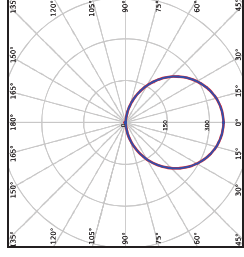

Technical Specifications		Electrical Supply	
CRI	80	Frequency (Hz)	50/60
Colour Consistency (SDCM)	<5	Voltage (V)	220-240
Dimmable	No	AC/DC	AC
Housing Colour	White	Mechanical Properties	
IP	IP20	Optical Material	PP-Hom
IK	IK02	Housing Material	PMMA
Driver Integrated (Yes/No)	Yes	Application Conditions	
Glow wire test	650°C	Operating Temperature	-15~45°C
Driver failure rate	1% at 5000h	Application Temperature	25°C
Weight (g/pc/kg)	0.187/0.322/0.557/0.557 0.227/0.387/0.687/0.687	Storage Environment	-25~50°C

Dimensional Drawing

	A (mm)	B (mm)
LED DL-SF-ESII R100 6W	124	40
LED DL-SF-ESII R150 12W	166	40
LED DL-SF-ESII R200 18W	223	40
LED DL-SF-ESII R200 24W	223	40

	A (mm)	B (mm)	C (mm)
LED DL-SF-ESII S100 6W	124	124	40
LED DL-SF-ESII S150 12W	166	166	40
LED DL-SF-ESII S200 18W	223	223	40
LED DL-SF-ESII S200 24W	223	223	40

Photometric Data

12W

Packaging Information