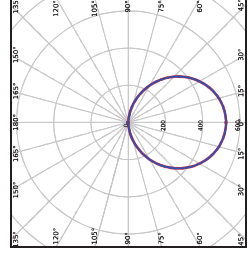

Photometric Data

6W

12W

18W

24W

Packaging Information

Item Code	Item Description	Dimensions (mm) (LxWxH)	Single Box (pcs/box)	Gross Weight (kg)	Dimensions (mm) (LxWxH)	Outer box Gross Weight (kg)	Packing Qty (pcs/CTN)
54000200030	LED Downlight Sm-ESII R100-6W-3000s-WH-NV	129*46*132	0.248	405*250*285	7.44	30	
54000200210	LED Downlight Sm-ESII R100-6W-4000s-WH-NV	129*46*132	0.248	405*250*285	7.44	30	
54000200710	LED Downlight Sm-ESII R100-6W-6000s-WH-NV	129*46*132	0.248	405*250*285	7.44	30	
54000200010	LED Downlight Sm-ESII R150-12W-3000s-WH-NV	171*46*174	0.418	360*250*370	8.36	20	
54000200210	LED Downlight Sm-ESII R150-12W-4000s-WH-NV	171*46*174	0.418	360*250*370	8.36	20	
54000200020	LED Downlight Sm-ESII R150-12W-6000s-WH-NV	171*46*174	0.418	360*250*370	8.36	20	
54000200610	LED Downlight Sm-ESII R200-18W-3000s-WH-NV	228*46*231	0.715	470*250*250	7.15	10	
54000200030	LED Downlight Sm-ESII R200-18W-4000s-WH-NV	228*46*231	0.715	470*250*250	7.15	10	
54000200180	LED Downlight Sm-ESII R200-18W-6000s-WH-NV	228*46*231	0.715	470*250*250	7.15	10	
54000200060	LED Downlight Sm-ESII R200-24W-3000s-WH-NV	228*46*231	0.715	470*250*250	7.15	10	
54000200040	LED Downlight Sm-ESII R200-24W-4000s-WH-NV	228*46*231	0.715	470*250*250	7.15	10	
54000200050	LED Downlight Sm-ESII R200-24W-6000s-WH-NV	228*46*231	0.715	470*250*250	7.15	10	
54000200080	LED Downlight Sm-ESII S100-6W-3000s-WH-NV	129*46*132	0.288	405*250*285	8.64	30	
54000200210	LED Downlight Sm-ESII S100-6W-4000s-WH-NV	129*46*132	0.288	405*250*285	8.64	30	
54000200130	LED Downlight Sm-ESII S100-6W-6000s-WH-NV	129*46*132	0.288	405*250*285	8.64	30	
54000200100	LED Downlight Sm-ESII S150-12W-3000s-WH-NV	171*46*174	0.483	360*250*370	9.66	20	
54000200140	LED Downlight Sm-ESII S150-12W-4000s-WH-NV	171*46*174	0.483	360*250*370	9.66	20	
54000200210	LED Downlight Sm-ESII S150-12W-6000s-WH-NV	171*46*174	0.483	360*250*370	9.66	20	
54000200240	LED Downlight Sm-ESII S200-18W-3000s-WH-NV	228*46*231	0.845	470*250*250	8.45	10	
54000200160	LED Downlight Sm-ESII S200-18W-4000s-WH-NV	228*46*231	0.845	470*250*250	8.45	10	
54000200210	LED Downlight Sm-ESII S200-18W-6000s-WH-NV	228*46*231	0.845	470*250*250	8.45	10	
54000200070	LED Downlight Sm-ESII S200-24W-3000s-WH-NV	228*46*231	0.845	470*250*250	8.45	10	
54000200110	LED Downlight Sm-ESII S200-24W-4000s-WH-NV	228*46*231	0.845	470*250*250	8.45	10	
54000200090	LED Downlight Sm-ESII S200-24W-6000s-WH-NV	228*46*231	0.845	470*250*250	8.45	10	