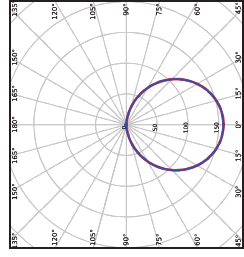

Photometric Data

6W