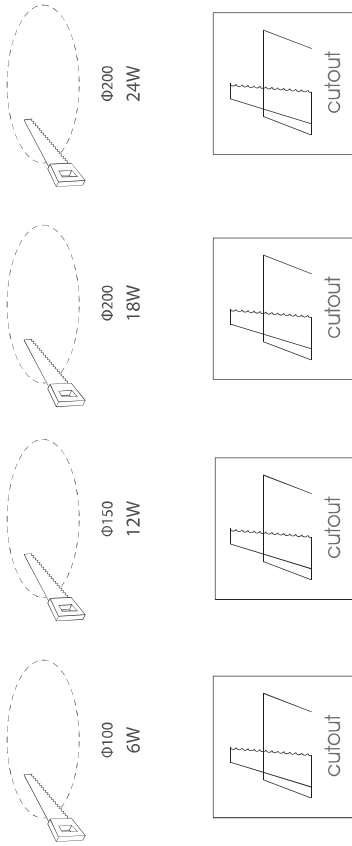

Cut-out Drawing

LED Slim Downlight EcoMax II SM

Features

- High Lumen Output
- Long lifespan
- Easy installation
- Looking Good

Benefits

- Up to 50% energy saving compared to conventional downlight
- Lasts 3 times longer than conventional downlight, up to 30000hrs lifetime
- Light housing and driver on board design ensure 1 step plug-and-play
- A slim, stylish body gives this luminaire a modern aesthetic that brings beauty to any space

Application

Photometric Data